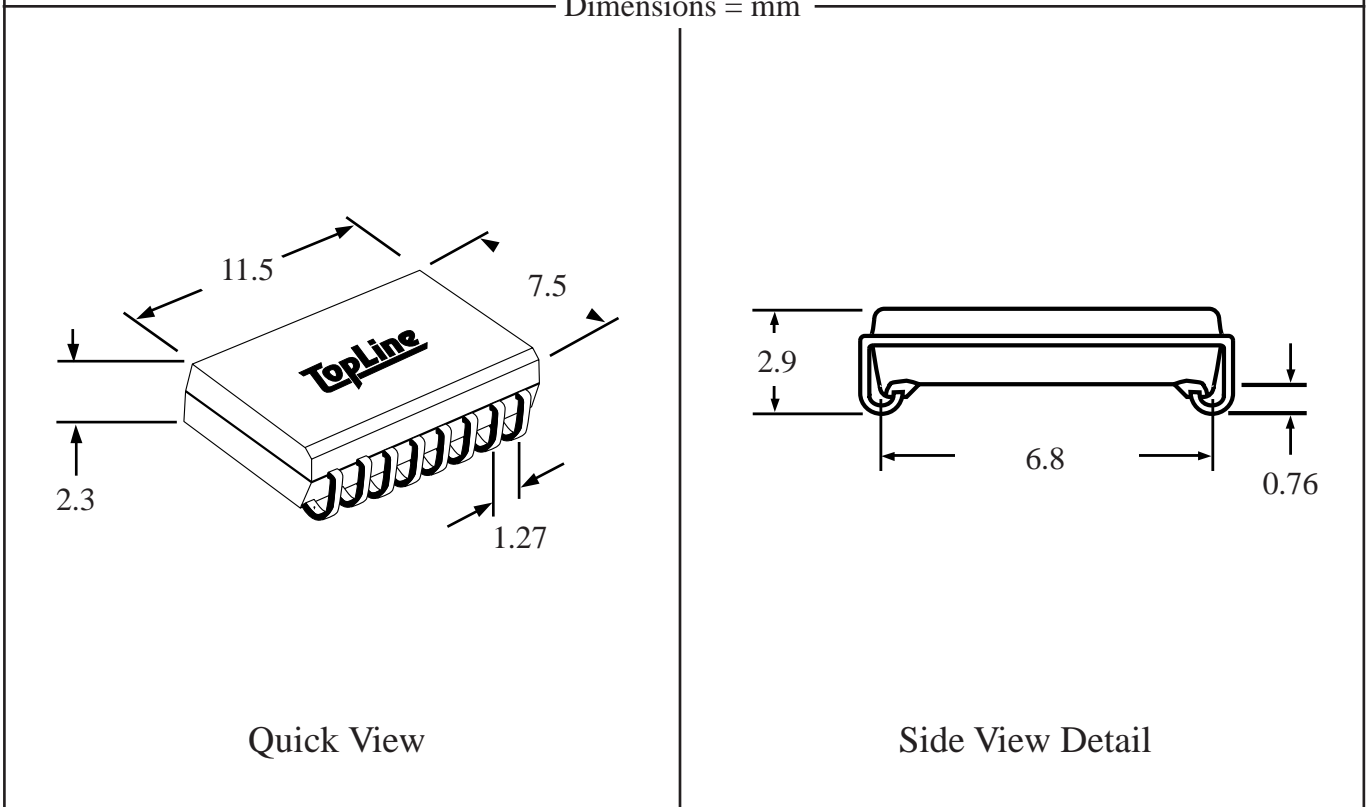

Part # SOLJ18

Leads 18 Pitch 1.27mm (.05")

Body Size 300mil (7.5mm)

TopLineTM

Tel 1-714-898-3830

info@topline.tv

Top View

PC Board

Dimensions = mm

Quick View

Side View Detail