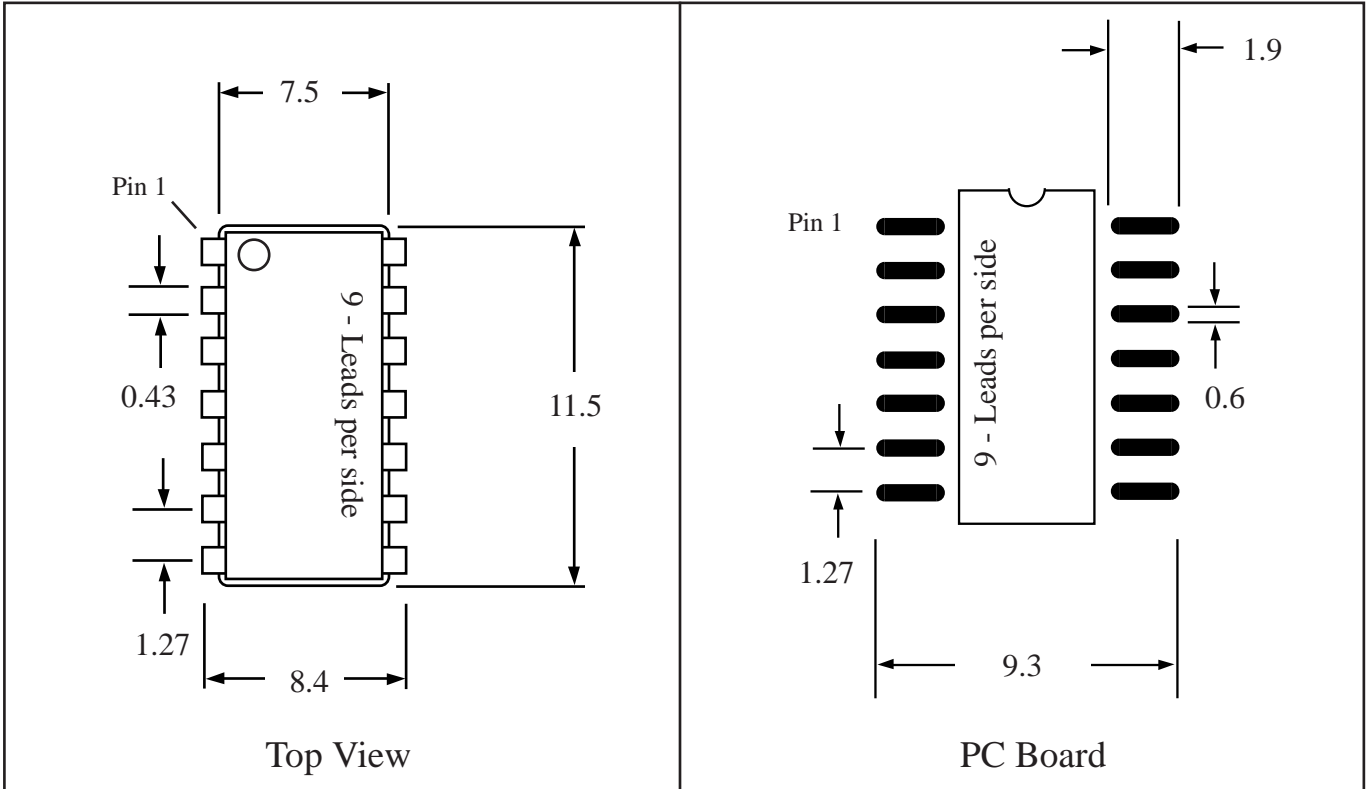

Part # SOLJ18

Leads 18 Pitch 1.27mm (.05")

Body Size 300mil (7.5mm)

TopLineTM

Tel 1-714-898-3830

info@topline.tv

Top View

PC Board

Dimensions = mm

Quick View

Side View Detail